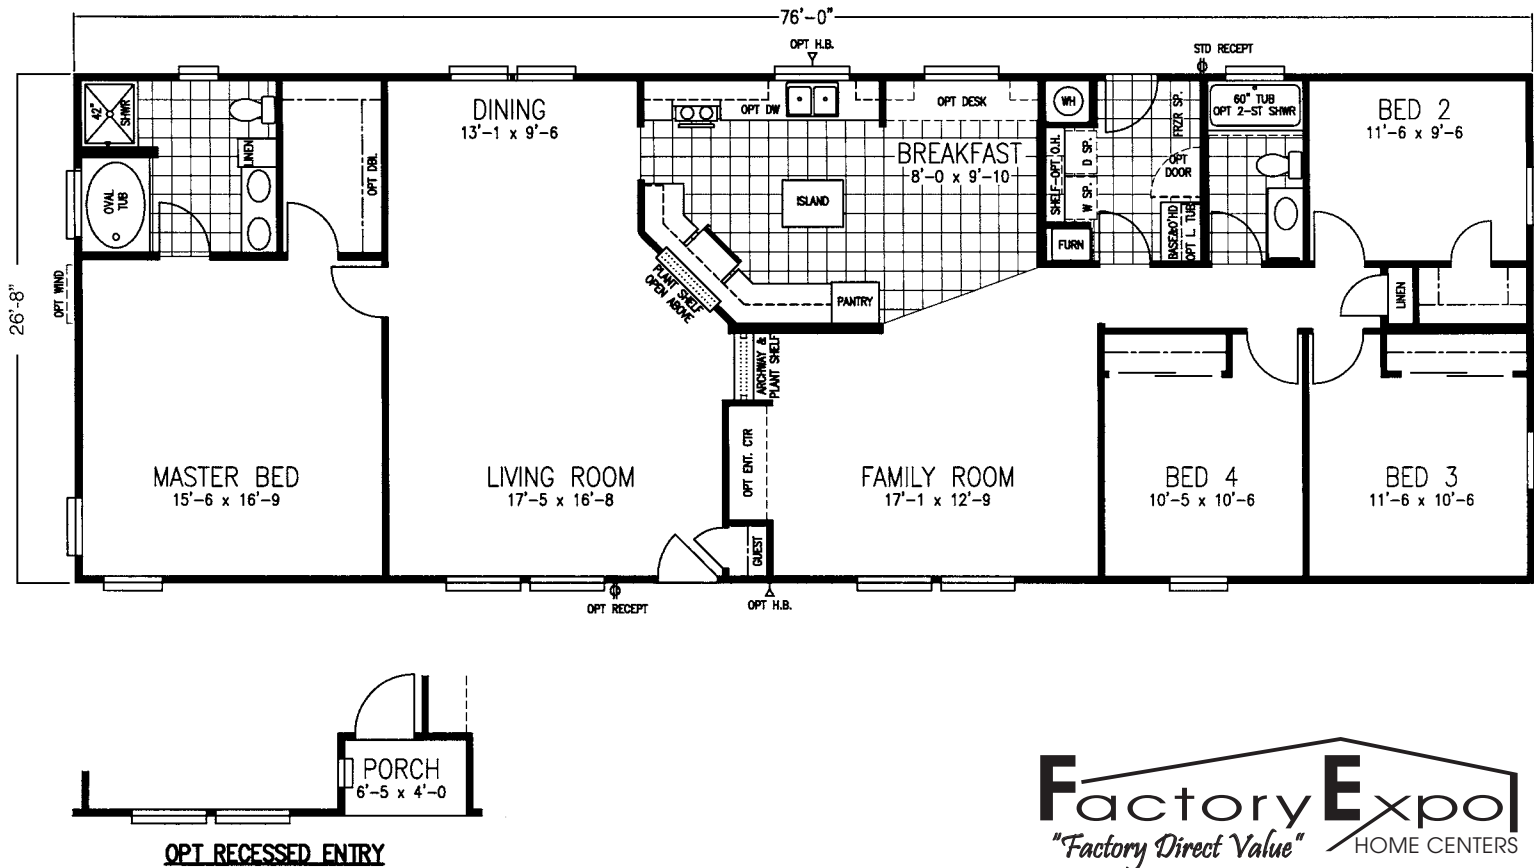

BIG SUR

Classic Series

4 Bedroom, 2 Bath
Approx. 2,027 SQ. FT.

Factory Expo
"Factory Direct Value" HOME CENTERS
6420 W. Allison, Box 5074 Chandler, AZ 85226

1-800-965-1603