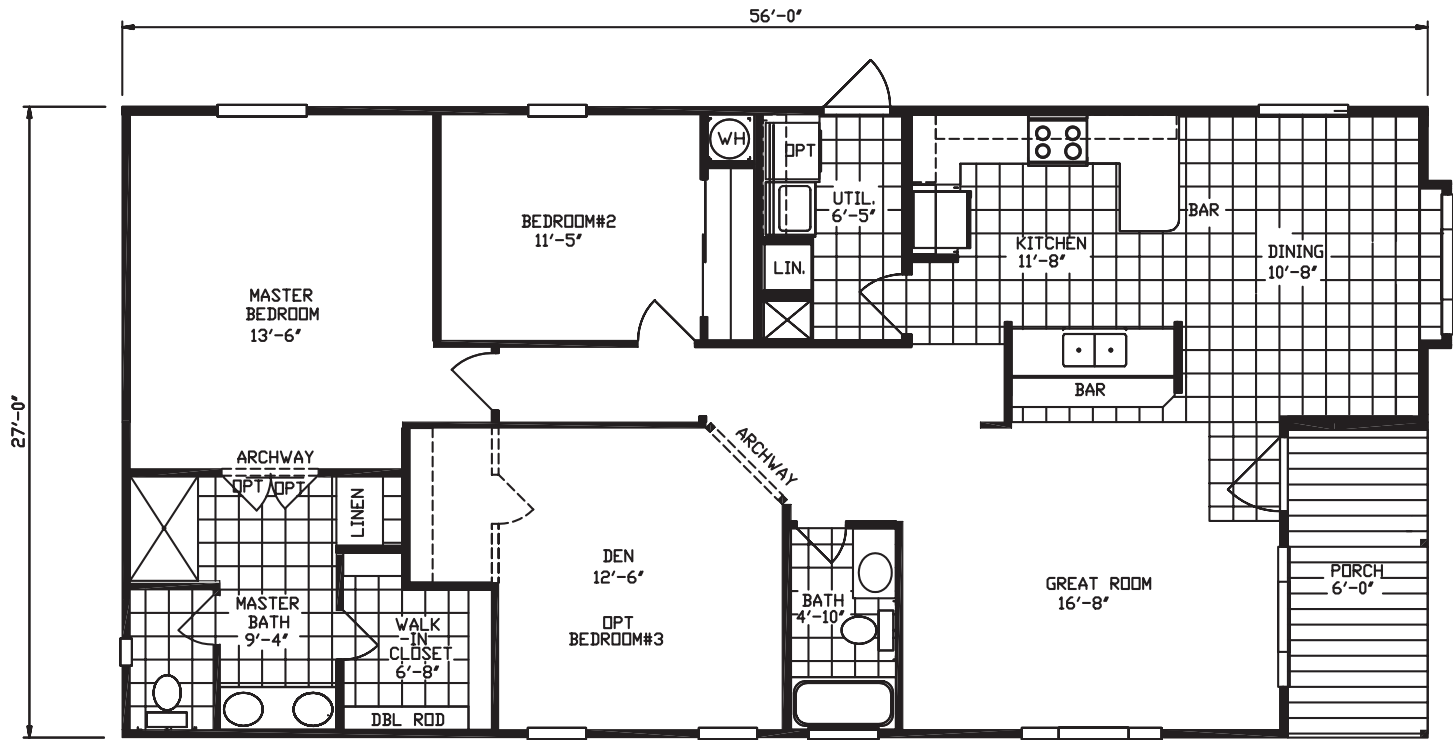

2 Bedroom, 2 Bath
Approx. 1512 SQ. FT.

Bryant

Factory Expo
"Factory Direct Value" HOME CENTERS
6420 W. Allison, Box 5074 Chandler, AZ 85226

1-800-965-1603