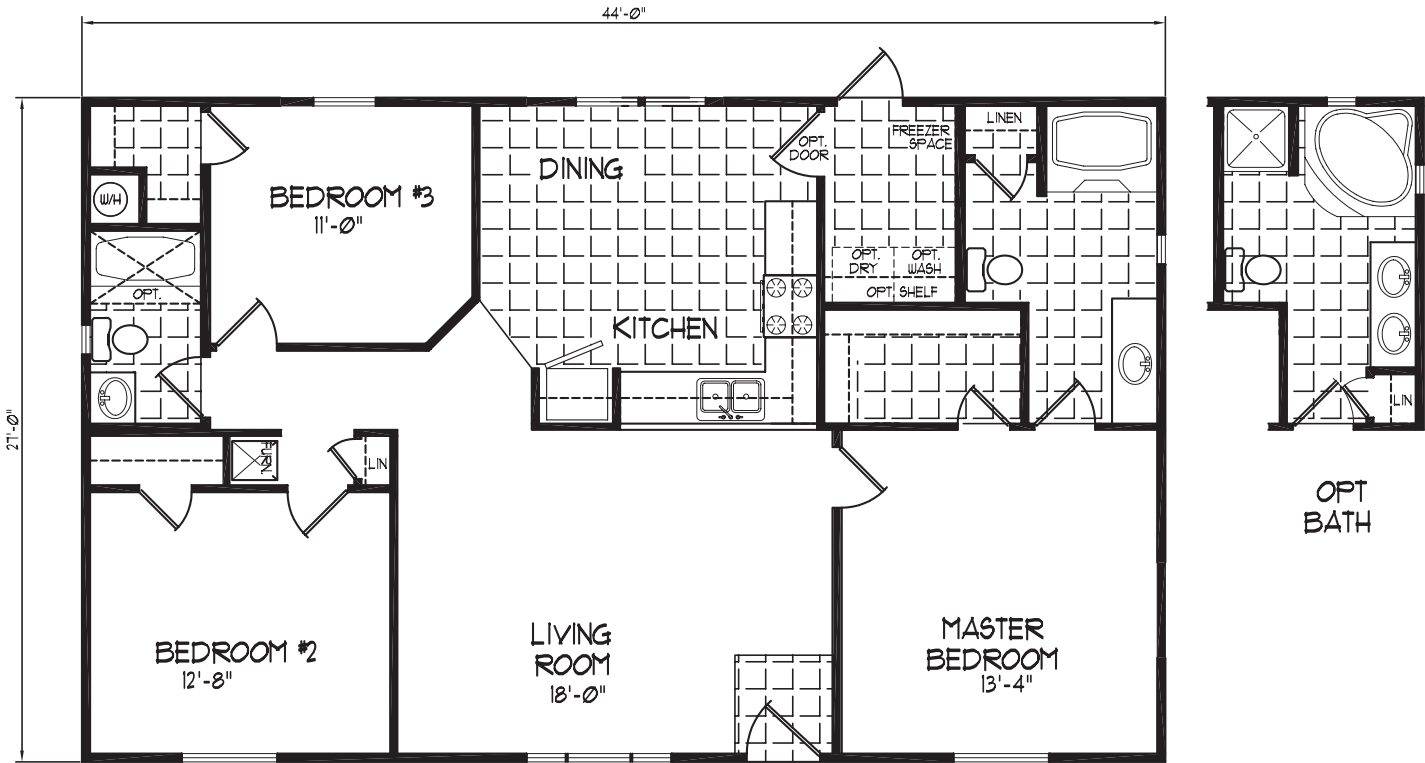

Chatawa

3 Bedroom, 2 Bath
Approx. 1188 SQ. FT.

Factory Expo
"Factory Direct Value" HOME CENTERS
6420 W. Allison, Box 5074 Chandler, AZ 85226

1-800-965-1603