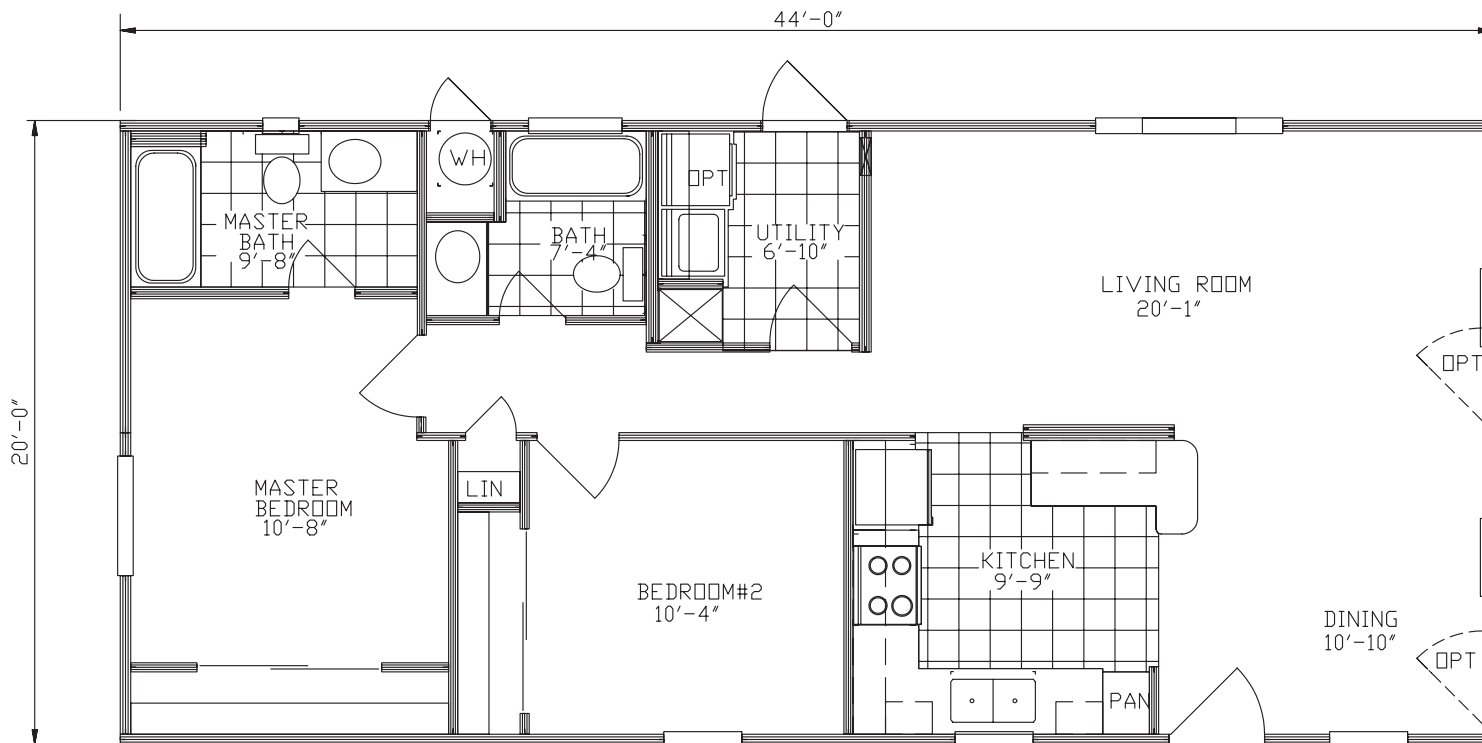

**2 Bedroom, 2 Bath
Approx. 886 SQ. FT.**

Corona

Factory Expo
"Factory Direct Value" HOME CENTERS

6420 W. Allison, Box 5074 Chandler, AZ 85226

1-800-965-1603