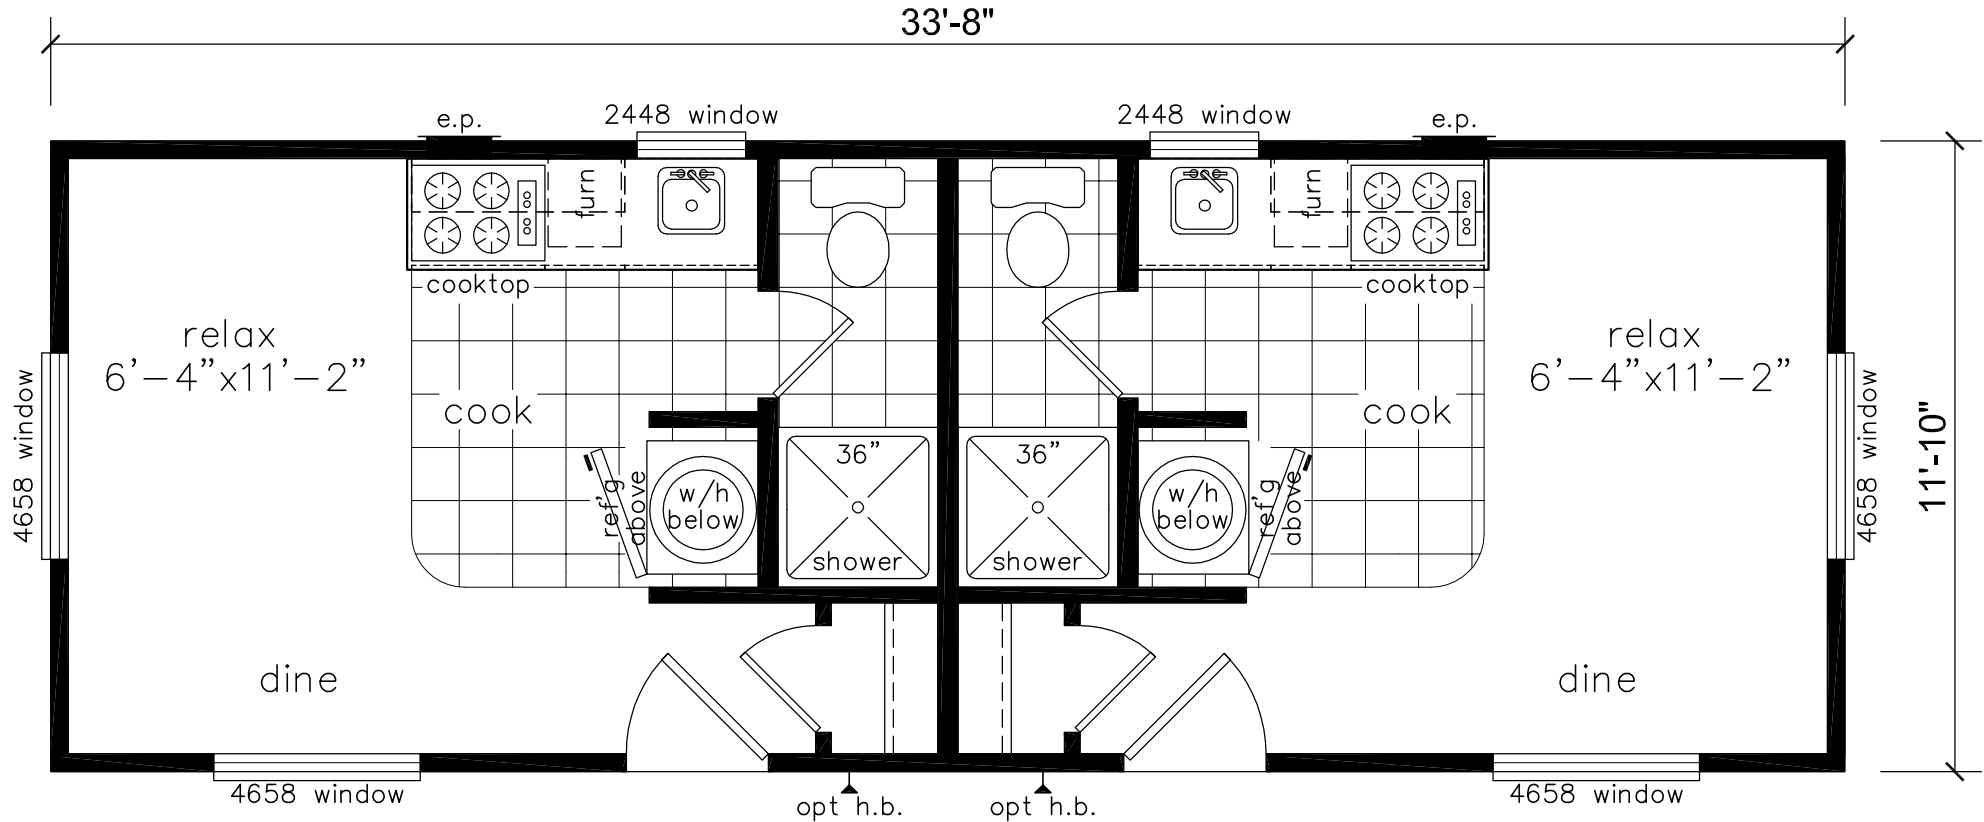

Crescent
Crossings Estate Collection

ParkModelsDirect
"Factory Direct Value"

1 Bedroom, 1 Bath, Duplex
Approx. 398 SQ. FT.

Last Updated: 9-15-09

I authorize Park Models Direct to build my house, per this plan.
 X _____
 Customer Signature/Date