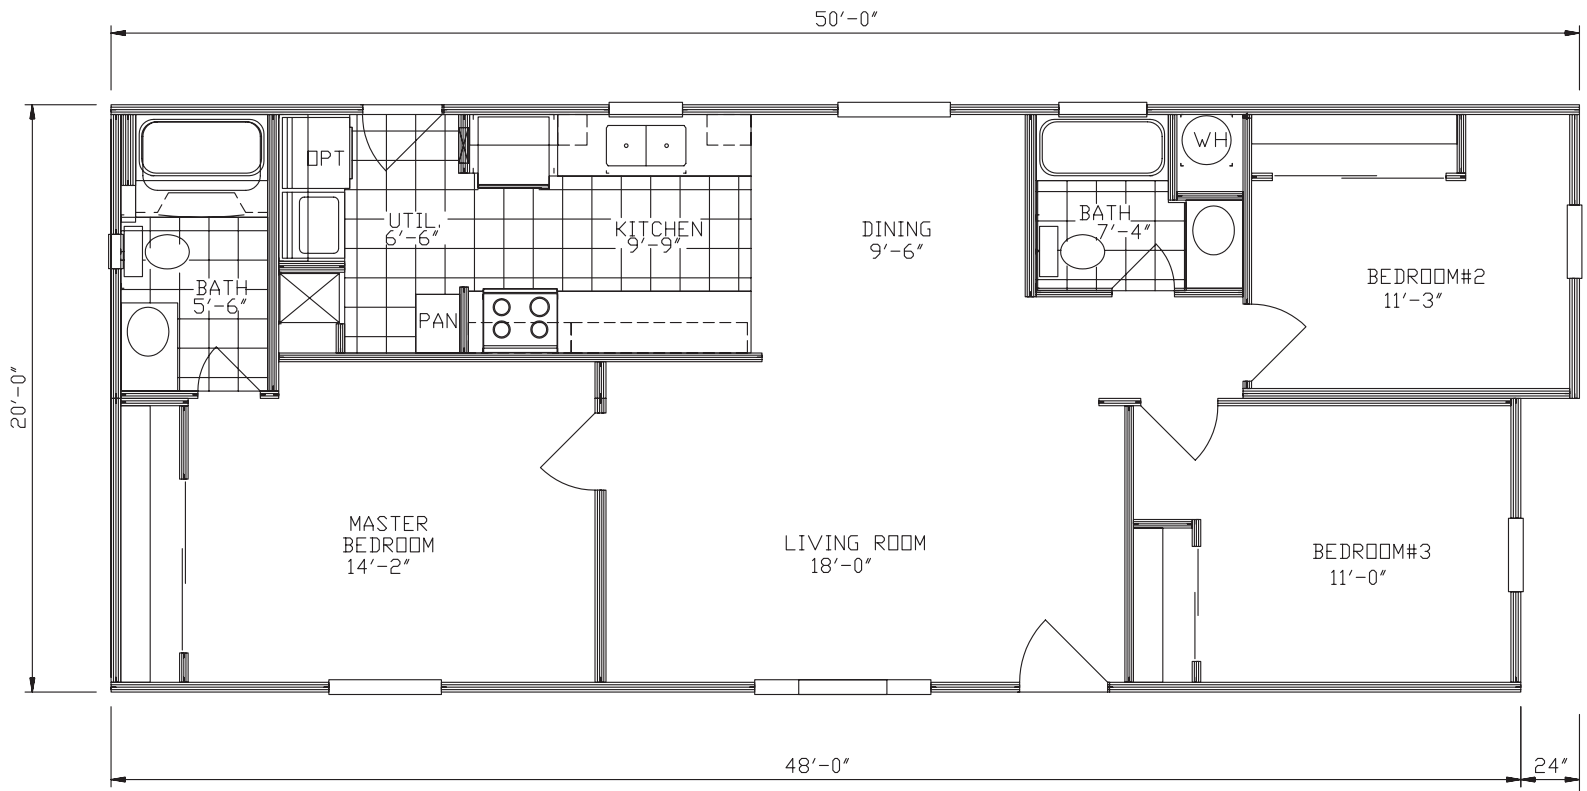

# Hampton

3 Bedroom, 2 Bath  
Approx. 980 SQ. FT.

**Factory Expo**  
"Factory Direct Value" HOME CENTERS  
6420 W. Allison, Box 5074 Chandler, AZ 85226

**1-800-965-1603**