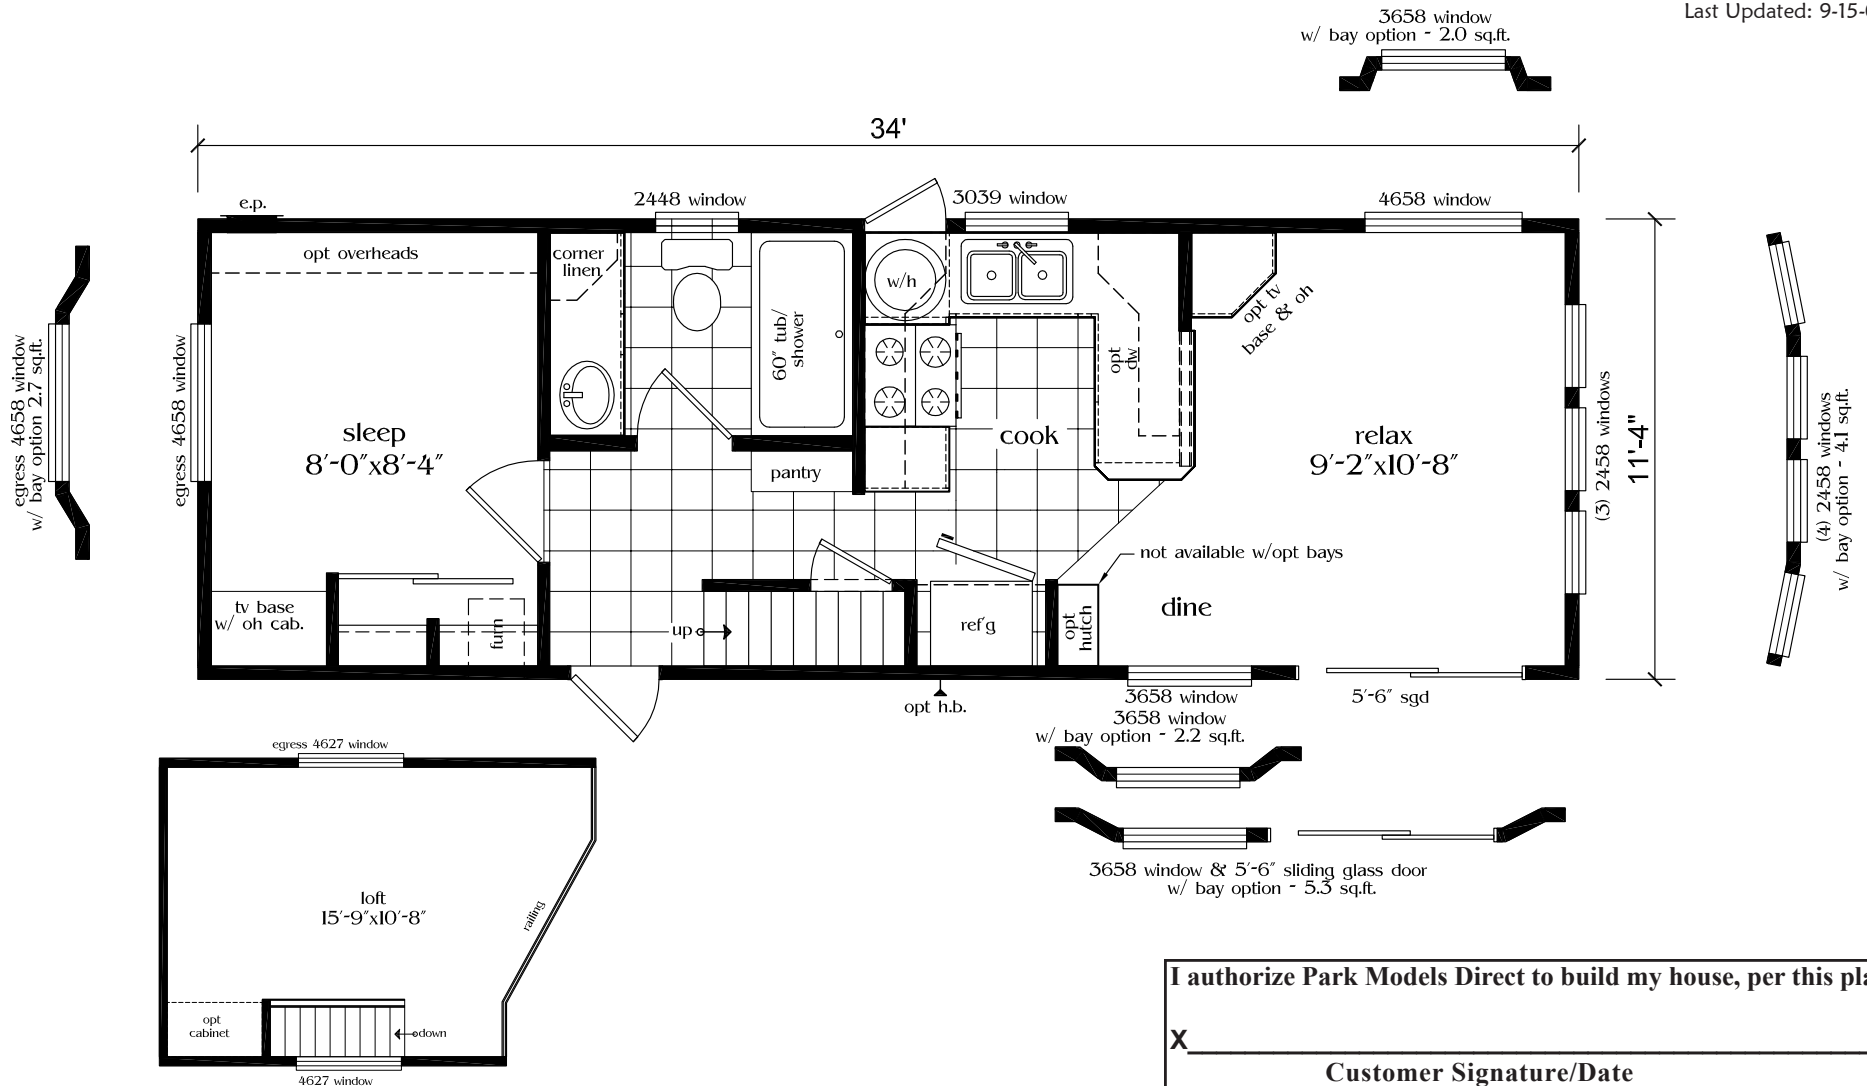

Hightower

Crossings Estate Collection

ParkModelsDirect

"Factory Direct Value"

1 Bedroom, 1 Bath, Loft
Approx. 385 SQ. FT.

Last Updated: 9-15-09

I authorize Park Models Direct to build my house, per this plan.