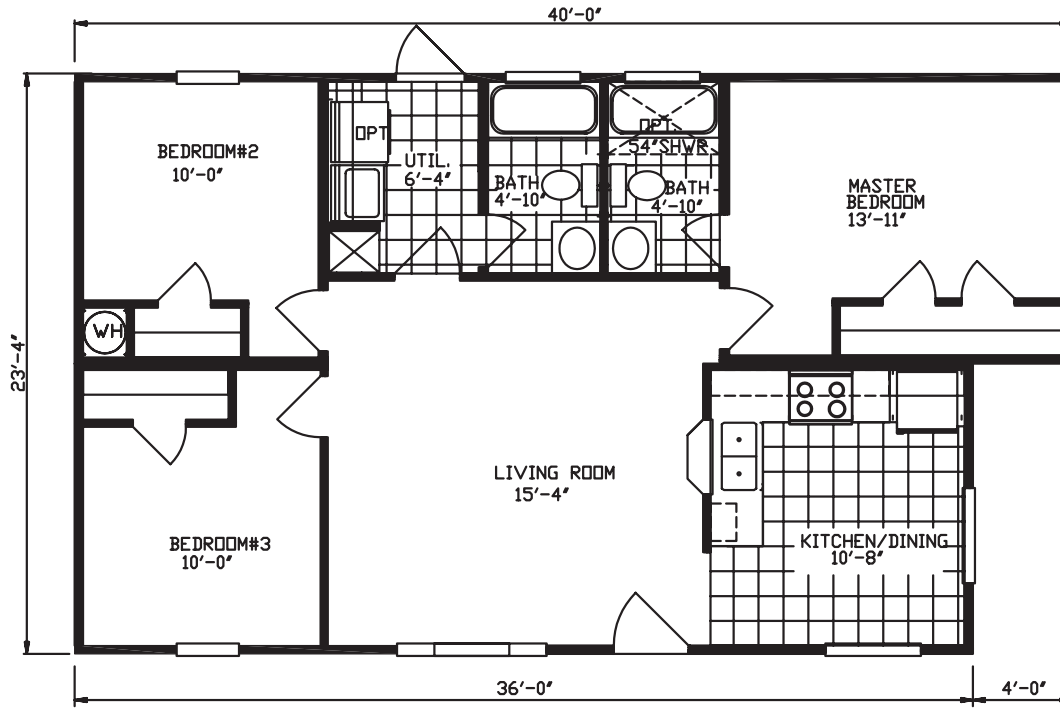

3 Bedroom, 2 Bath
Approx. 886 SQ. FT.

Houston

Factory Expo
"Factory Direct Value" HOME CENTERS
 6420 W. Allison, Box 5074 Chandler, AZ 85226

1-800-965-1603