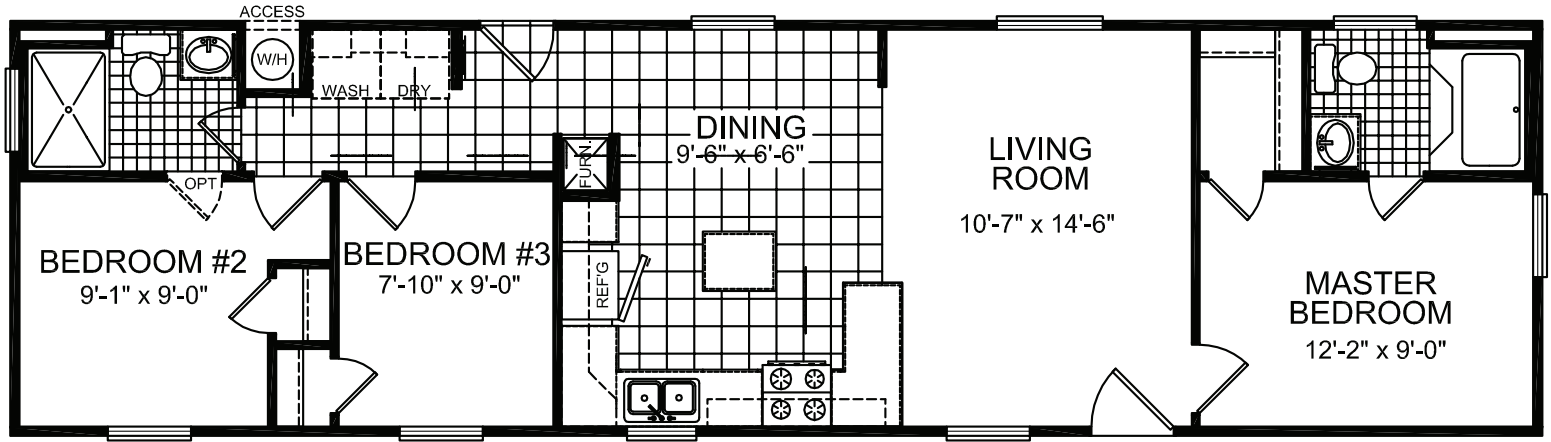

3 Bedroom, 2 Bath
Approx. 868 SQ. FT.

Kirkhoven

OPT 2 BEDROOM

Factory Expo
"Factory Direct Value" HOME CENTERS
 6420 W. Allison, Box 5074 Chandler, AZ 85226

1-800-965-1603