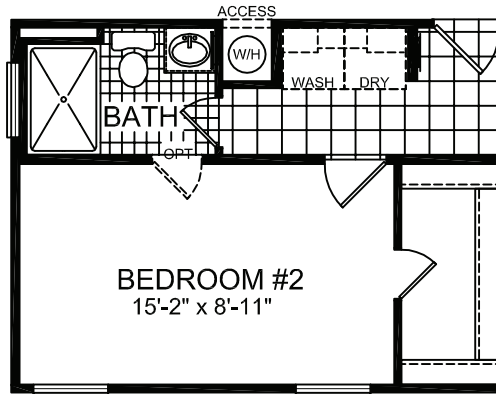

3 Bedroom, 2 Bath
Approx. 868 SQ. FT.

Kirkhoven

OPT 2 BEDROOM

Factory Expo
"Factory Direct Value" HOME CENTERS
 6420 W. Allison, Box 5074 Chandler, AZ 85226

1-800-965-1603