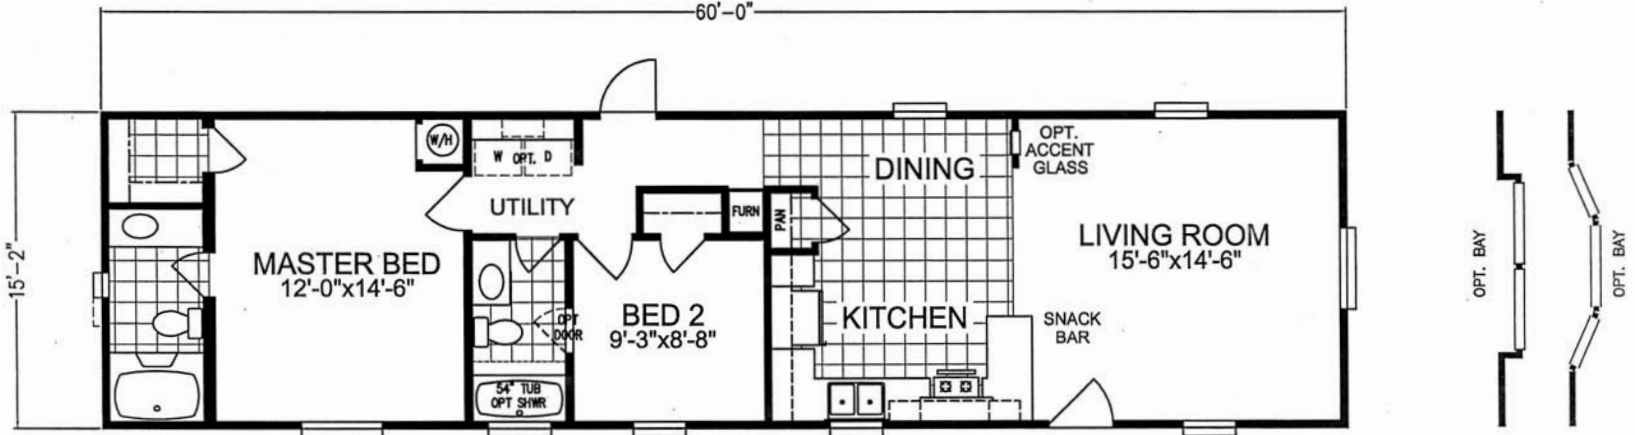

Lonsdale

2 Bedroom, 2 Bath
Approx. 930 SQ. FT.

Factory Expo
"Factory Direct Value" HOME CENTERS
6420 W. Allison, Box 5074 Chandler, AZ 85226

1-800-965-1603