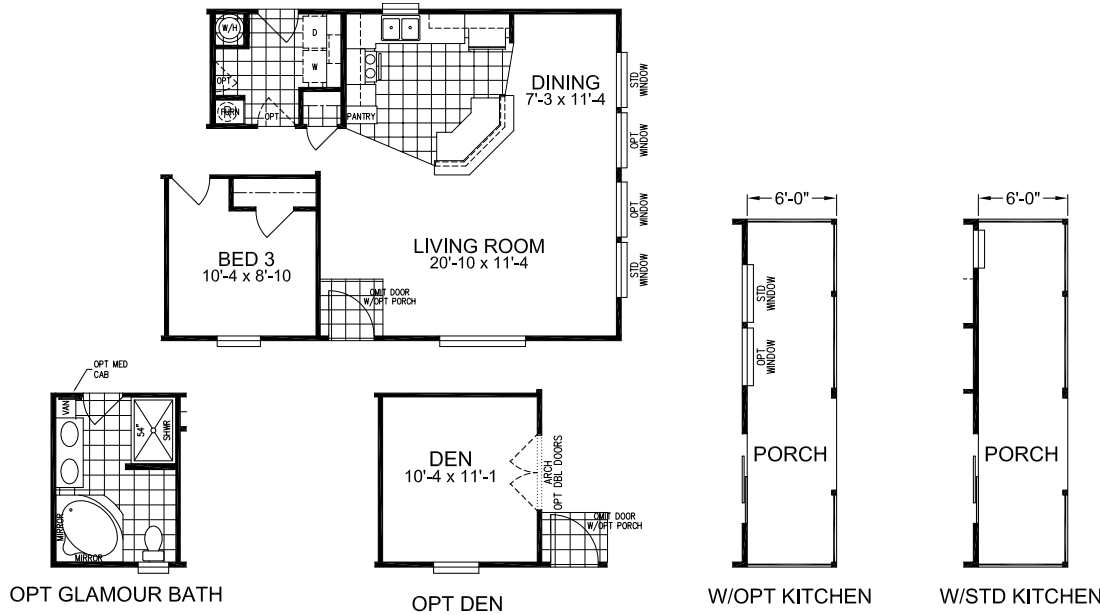

3 Bedroom, 2 Bath
Approx. 1,213 SQ. FT.

Madison

Factory Expo
"Factory Direct Value" HOME CENTERS
6420 W. Allison, Box 5074 Chandler, AZ 85226

1-800-965-1603