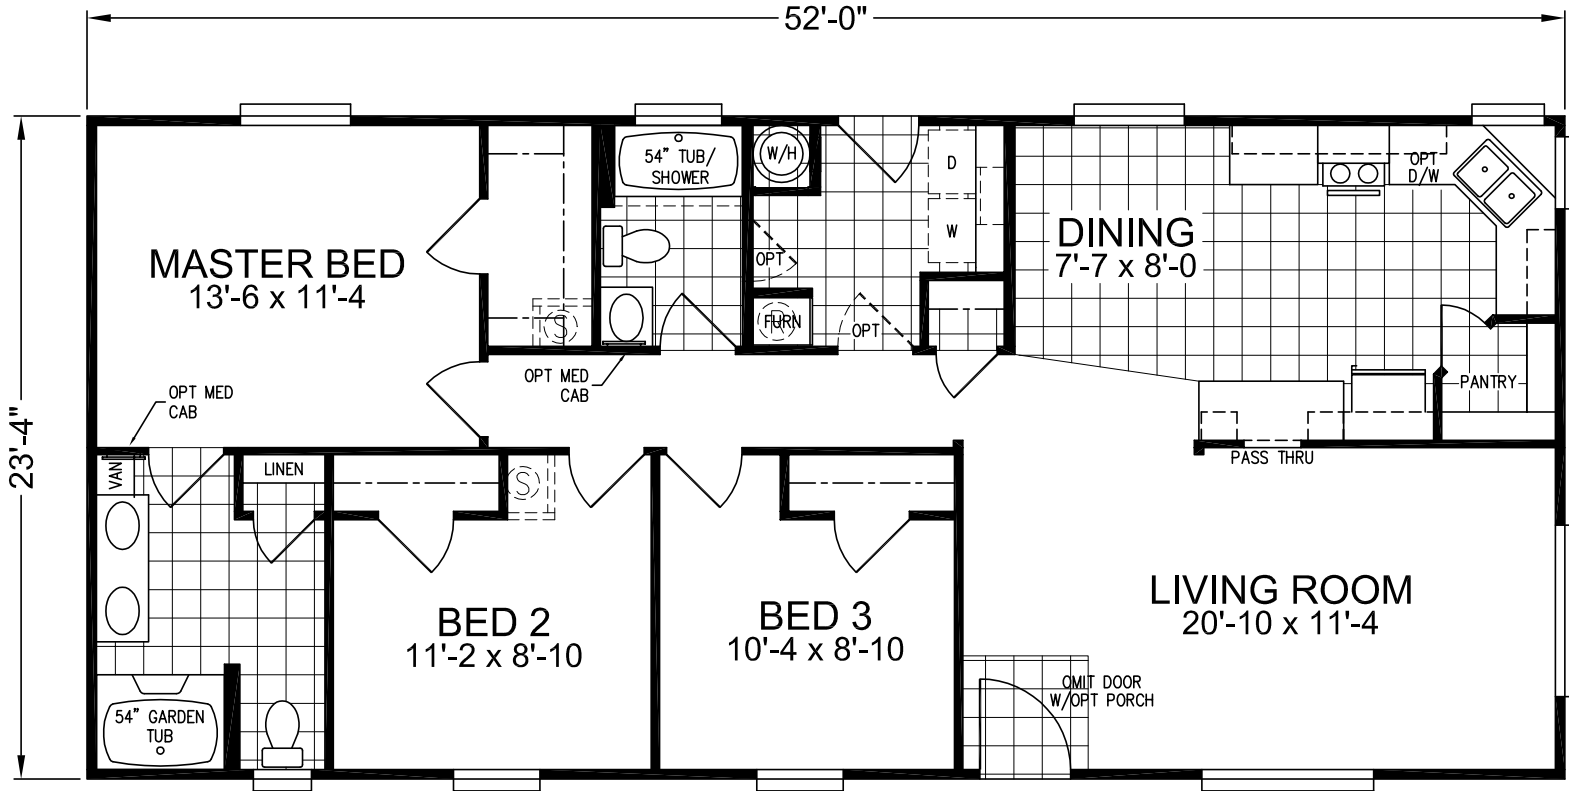

3 Bedroom, 2 Bath
Approx. 1,213 SQ. FT.

Madison

Factory Expo
"Factory Direct Value" HOME CENTERS
6420 W. Allison, Box 5074 Chandler, AZ 85226

1-800-965-1603