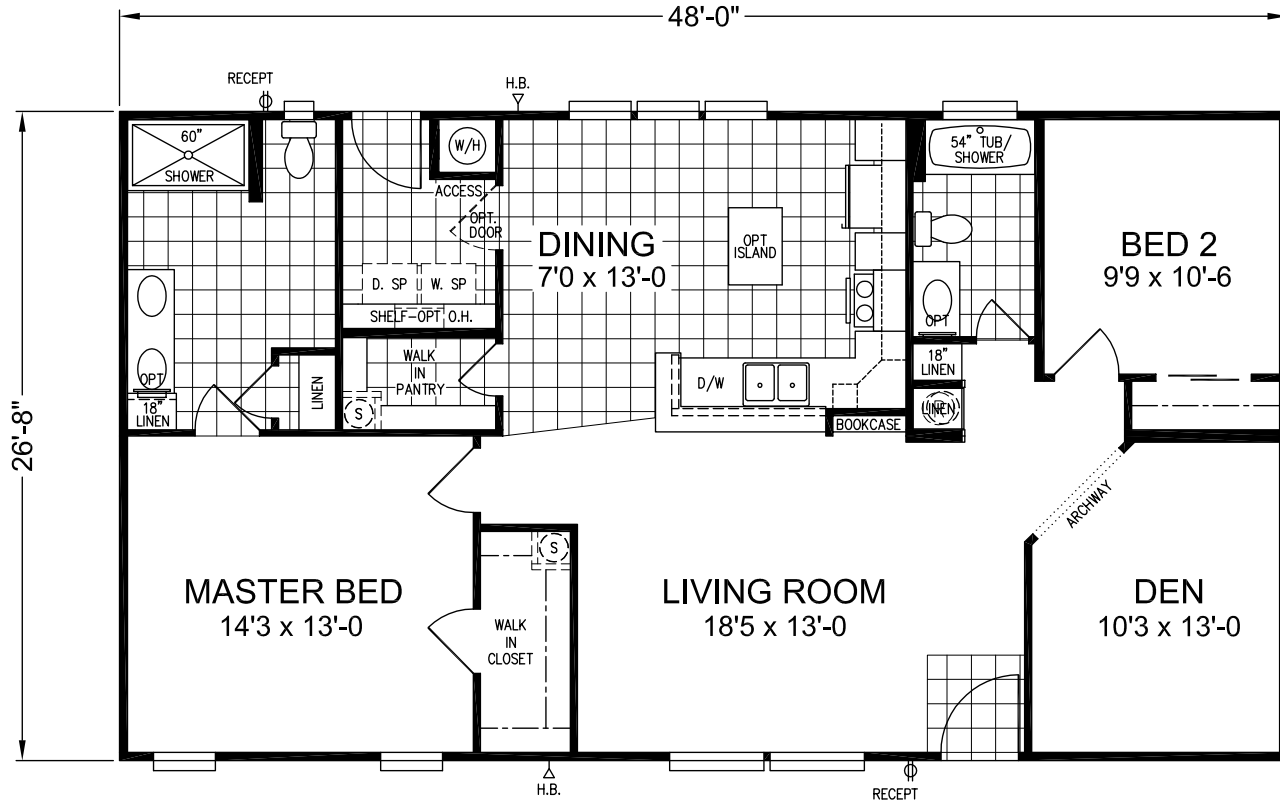

3 Bedroom, 2 Bath
Approx. 1,296 SQ. FT.

Northridge

Factory Expo
"Factory Direct Value" HOME CENTERS
 6420 W. Allison, Box 5074 Chandler, AZ 85226

1-800-965-1603