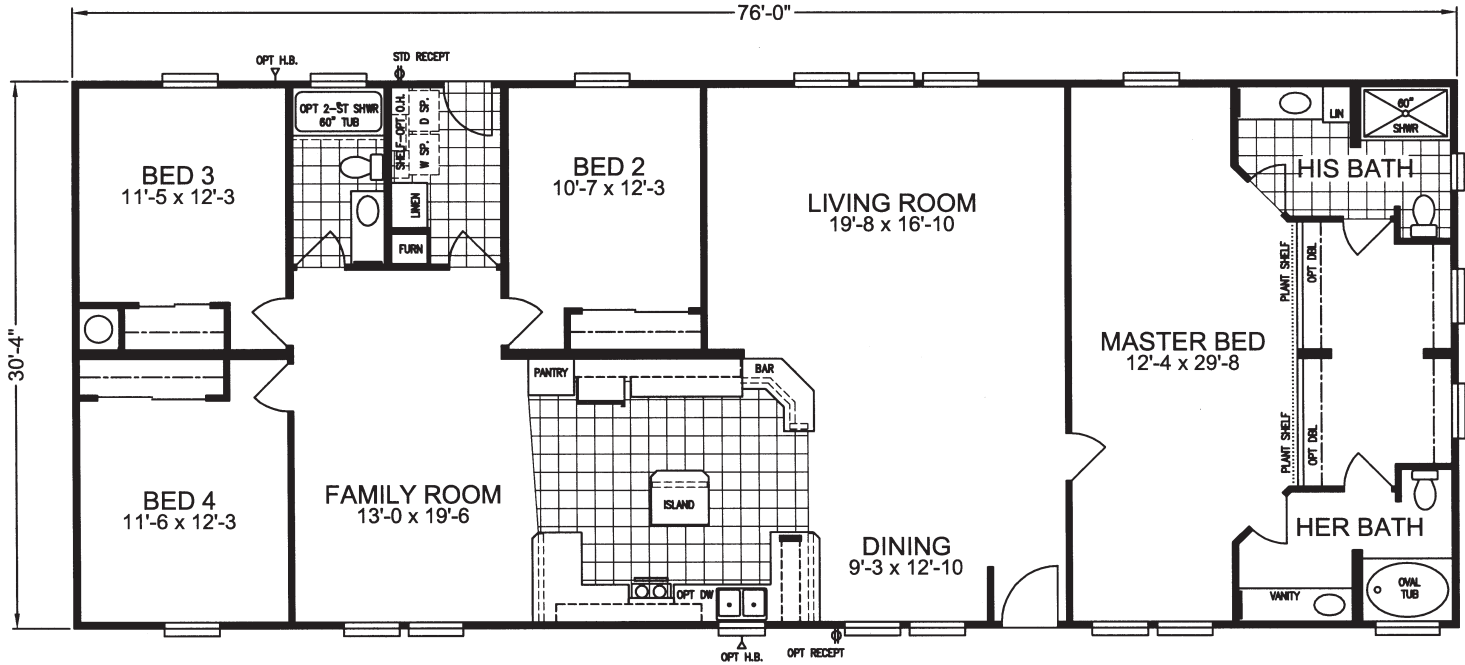

4 Bedroom, 3 Bath
Approx. 2,305 SQ. FT.

VENTURA
Classic Series

Factory Expo
"Factory Direct Value" HOME CENTERS
 6420 W. Allison, Box 5074 Chandler, AZ 85226

1-800-965-1603