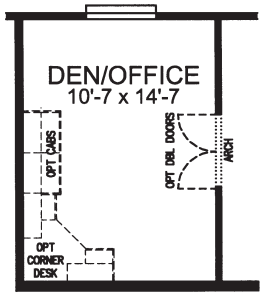

4 Bedroom, 3 Bath
Approx. 2,305 SQ. FT.

VENTURA
Classic Series

Factory Expo
"Factory Direct Value" HOME CENTERS
 6420 W. Allison, Box 5074 Chandler, AZ 85226

1-800-965-1603