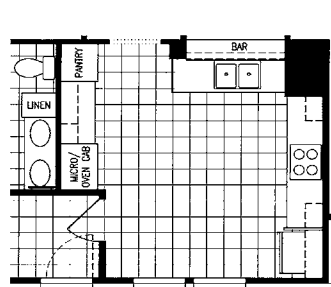

WARRENTON

3 Bedroom, 2 Bath
Approx. 1493 SQ. FT.

Classic Series

Factory Expo
"Factory Direct Value" HOME CENTERS
6420 W. Allison, Box 5074 Chandler, AZ 85226

1-800-965-1603

www.azchampion.com • www.azchampion.com • www.azchampion.com