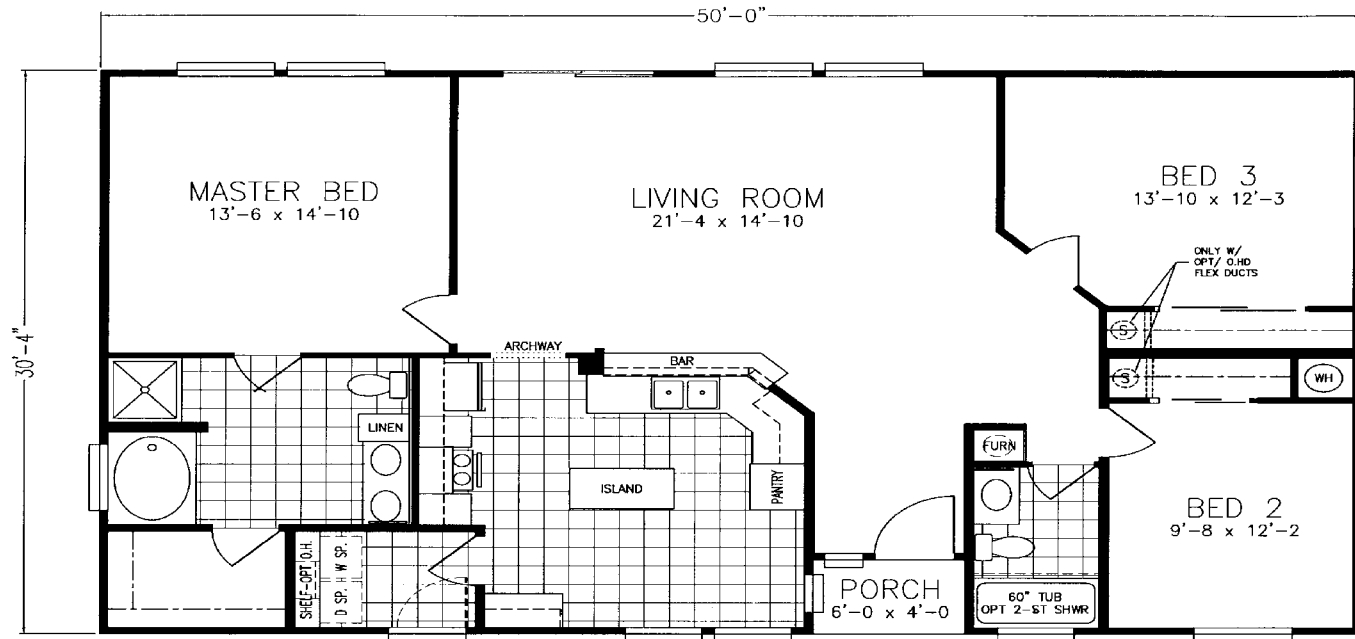

WARRENTON

3 Bedroom, 2 Bath
Approx. 1493 SQ. FT.

Classic Series

Factory Expo
"Factory Direct Value" HOME CENTERS
6420 W. Allison, Box 5074 Chandler, AZ 85226

1-800-965-1603

www.azchampion.com • www.azchampion.com • www.azchampion.com